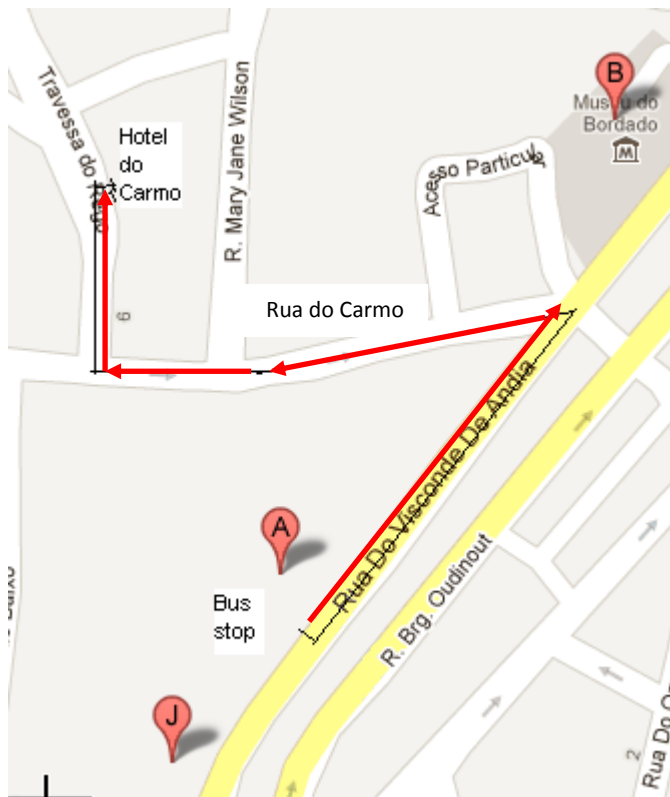

## How to get to Hotel do Carmo from the Aerobus stop:

- Get off on stop number 4
- walk 30 meters and turn on the first left (Rua do Carmo)
- walk 50 meters and turn on the second right (Travessa do Rego)
- The hotel is 20 meters on the right side of the street

Hotel do Carmo  
Travessa do Rego, 10  
9050-018 Funchal  
[www.hoteldocarmomadeira.com](http://www.hoteldocarmomadeira.com)  
[hoteldocarmodg@mail.telepac.pt](mailto:hoteldocarmodg@mail.telepac.pt)  
Telef. 291 201240 Fax 291 223919